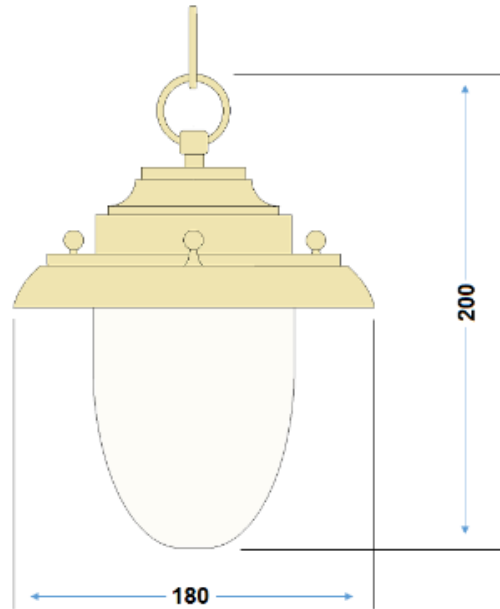

LD425492 - Elipta Drake Pendant Light

Installation notes

Ensure mains supply is isolated prior to installation of this product.

Maximum 12 fittings per circuit recommended.

Refer to the instruction manual for further guidance.

Note – This product must be installed by a qualified electrician.

Part code	LD425492
Diffuser	Clear
Dimensions (mm)	180x200
Construction	Solid Brass
Finish	Antique
Class	Class I
IP rating	IP25
Maximum wattage	7W
Lamp base	E27
Lamp included	No
Dimmable	Dependant on lamp
Input voltage	240V 50Hz
Net weight (g)	1306
Gross weight (g)	1766
Warranty	5 Years
Manufactured in accordance with	BS EN 60598
Origin of manufacture	PRC