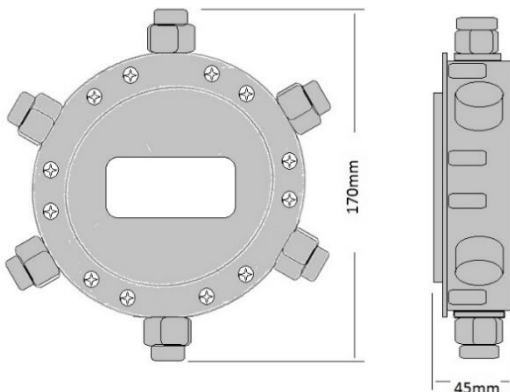

T3800S – Elipta 6-way Junction Box

Installation notes

T3800S IP68 6-way junction is ideal for making underground connection of low voltage cables in installations that are prone to high levels of moisture.

The use of the optional T9968 resin sealant pack for a "belt and braces" waterproof installation.

Note - Suits cable diameter between 9.5mm and 14mm.

This product must be installed by a qualified electrician.

Part code	T3800S
Dimensions (mm)	170x45
Construction	Polycarbonate
Glands	6 x M16
IP rating	IP68
Gross weight (Kg)	242
Net weight (Kg)	250
Warranty	2 Years
Origin of manufacture	PRC

IP68

2 YEAR WARRANTY