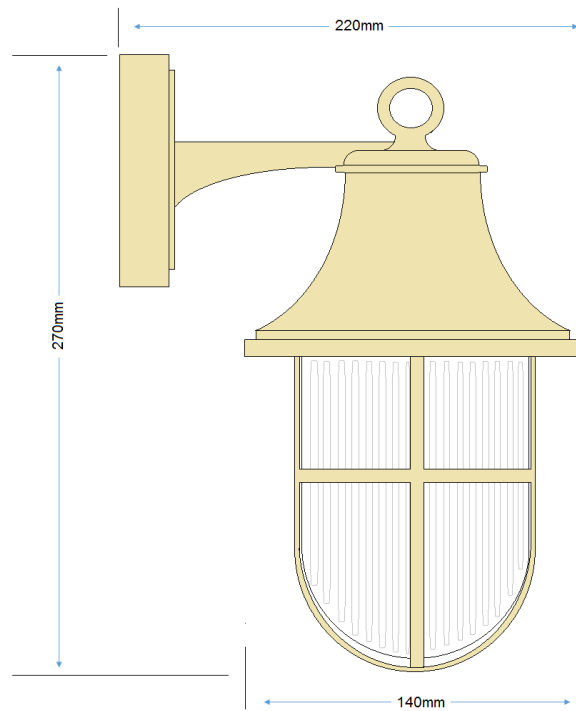

LD40662VER - Elipta Greenwich Outdoor Wall Lantern

Installation notes

Ensure mains supply is isolated prior to installation of this product.

Terminate the mains input cable ensuring correct polarity is observed.

Secure the luminaire to desired location.

Unscrew the bezel and insert lamp.

Refer to the instruction manual for further guidance.

Note – This product must be installed by a qualified electrician.

Part code	LD40662VER
Diffuser	Clear
Dimensions (mm)	220x270
Construction	Solid brass
Finish	Verdigris
Class	Class I
IP rating	IP64
Maximum wattage	LED - 10W
Lamp base	E27
Lamp included	No
Dimmable	Dependant on lamp
Input voltage	240V 50Hz
Net weight (Kg)	2.20
Gross weight (Kg)	2.50
Warranty	5 Years
Manufactured in accordance with	BS EN 60598
Origin of manufacture	PRC